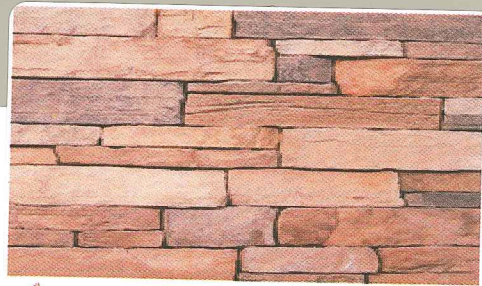

Scheme 4

3602 – Concord Blend

4602 – Concord Blend

1

3

2

ENVIRONMENTAL
STONEWORKS

Weathered Edge
Buff