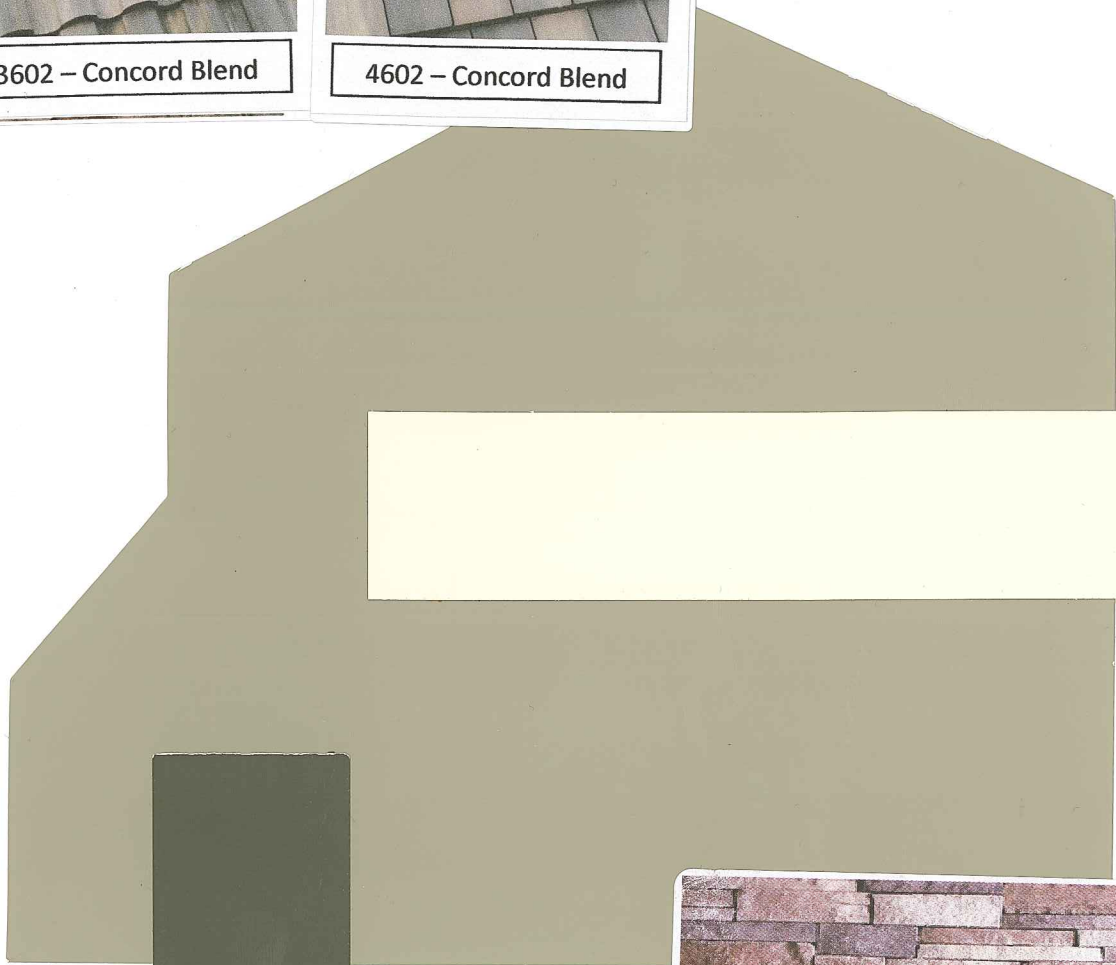

Scheme 1

3602 – Concord Blend

4602 – Concord Blend

2

1

3

Strip Stone
Mesa Verde

**SHERWIN
WILLIAMS®**

16-04-0534W

Color samples shown approximate
actual paint colors as closely as possible.

- 1 Body / Garage Door
- 2 Trim
- 3 Door / Shutter
- 4 Eagle Roofing
- 5 Environmental Stone
- 6 Coronado Stone

Beazer Homes