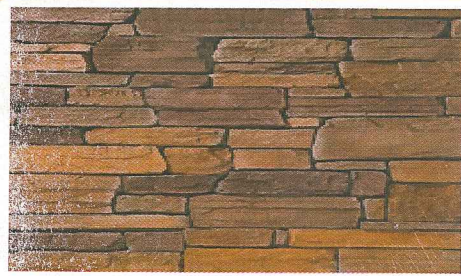

ENVIRONMENTAL
STONEWORKS.

Venetian
Tuscan Ledge

**SHERWIN
WILLIAMS.**

16-04-0534W

Color samples shown approximate
actual paint colors as closely as possible.

- 1 Body / Garage Door
- 2 Trim
- 3 Door / Shutter
- 4 Eagle Roofing
- 5 Environmental Stone
- 6 Coronado Stone

Beazer Homes

- Birdseye Maple SW 2834
- Smokey Topaz SW 6117
- Link Gray SW 6200
- 3645 Sunrise Blend
- Venetian Tuscan Ledge
- Sunset Blend
- Country Rubble