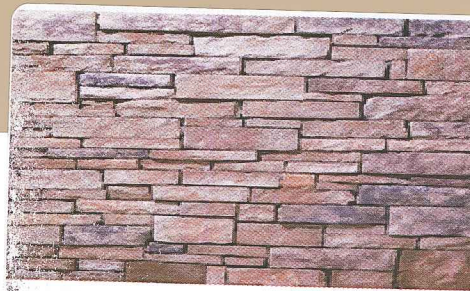

ENVIRONMENTAL
STONEWORKS
Champagne Ledge Stone
Mountain Ledge Stone

**SHERWIN
WILLIAMS**

16-04-0534W

Color samples shown approximate
actual paint colors as closely as possible.

- 1 Body / Garage Door
- 2 Trim
- 3 Door / Shutter
- 4 Eagle Roofing
- 5 Environmental Stone
- 6 Coronado Stone

Beazer Homes

Latte	SW 6108
Protege Bronze	SW 6153
Edamame	SW 7729
3560 Caliente	
Champagne Mtn Ledge	
Foxhill Blend	
Weathered Edge