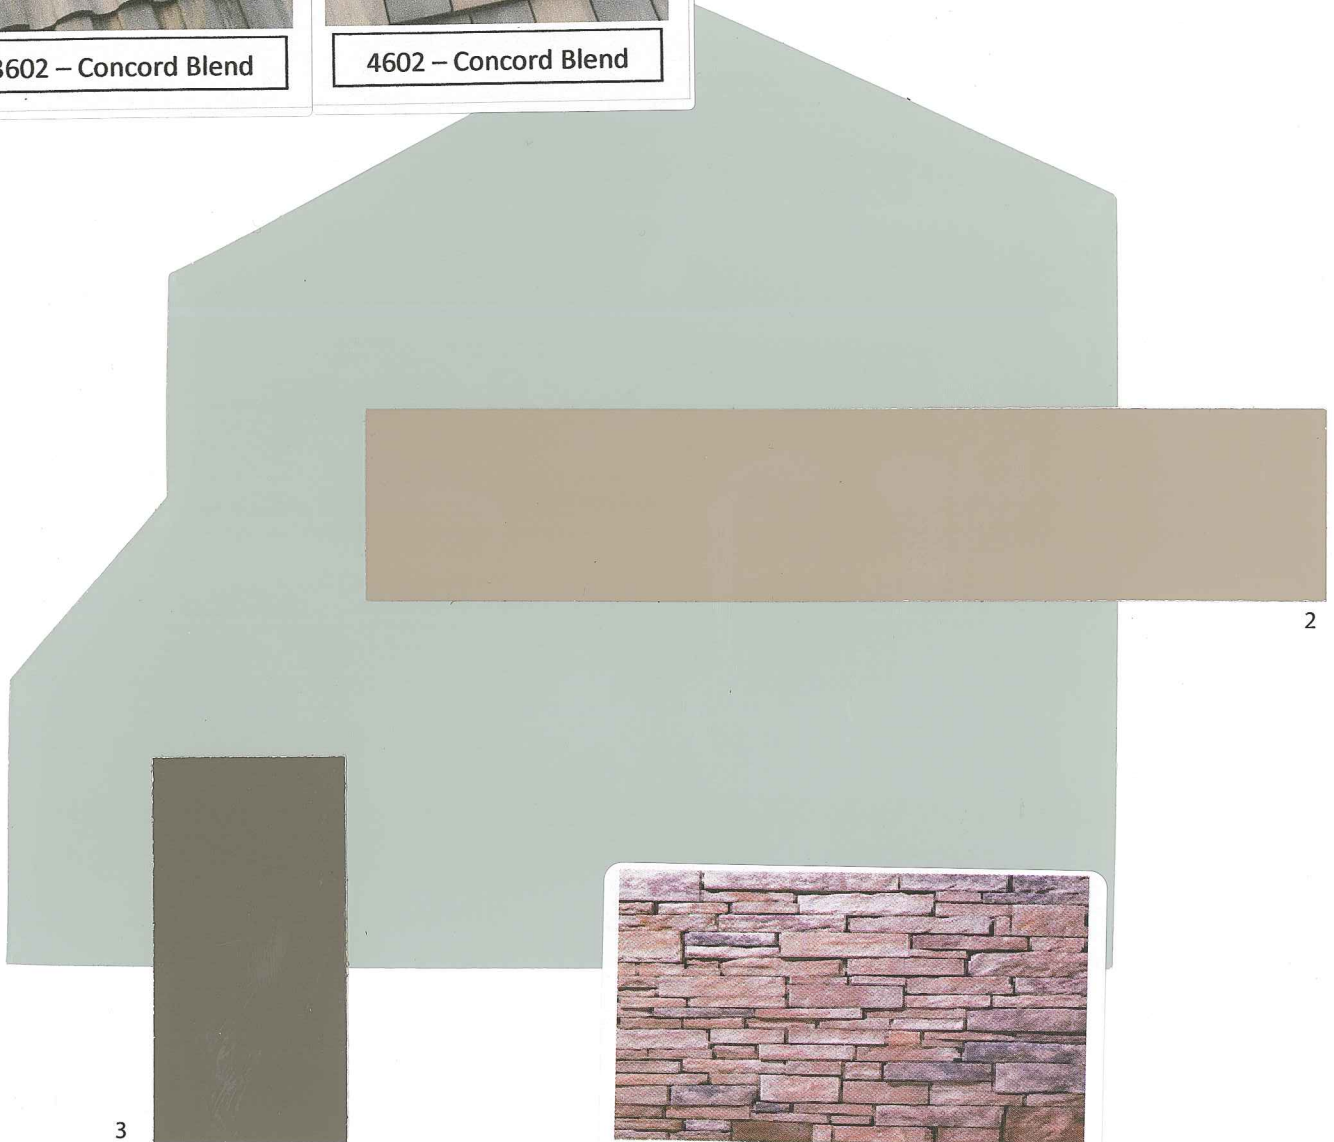

- Renwick Olive SW 2815
- Roycroft Vellum SW 2833
- Pier SW 7545
- 4549 Santa Paula
- Venetian Tuscan Ledge
- Chablis Old Cntry Ledge

Scheme 6

3602 – Concord Blend

4602 – Concord Blend

1

3

2

Champaign Ledge Stone
Mountain Ledge Stone

**SHERWIN
WILLIAMS®**

16-04-0534W

Color samples shown approximate actual paint colors as closely as possible.

- 1 Body / Garage Door
- 2 Trim
- 3 Door / Shutter
- 4 Eagle Roofing
- 5 Environmental Stone
- 6 Coronado Stone