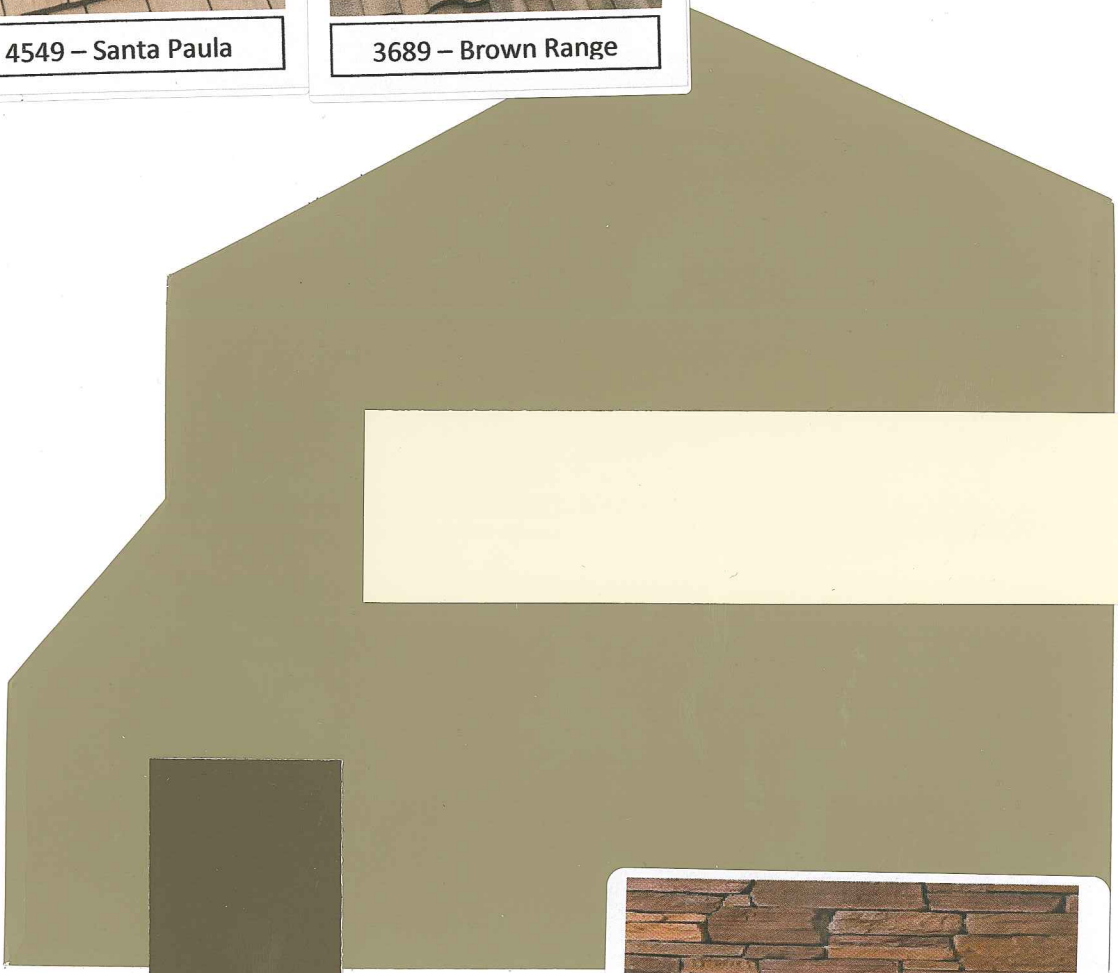

- Gray Area SW 7052
- Ivory Lace SW 7013
- Gauntlet Gray SW 7019
- 4602 Concord Blend
- Buff Weather Edge
- Wisconsin Blend
- Weathered Edge

Scheme 5

4549 – Santa Paula

3689 – Brown Range

2

3

ENVIRONMENTAL
STONEWORKS